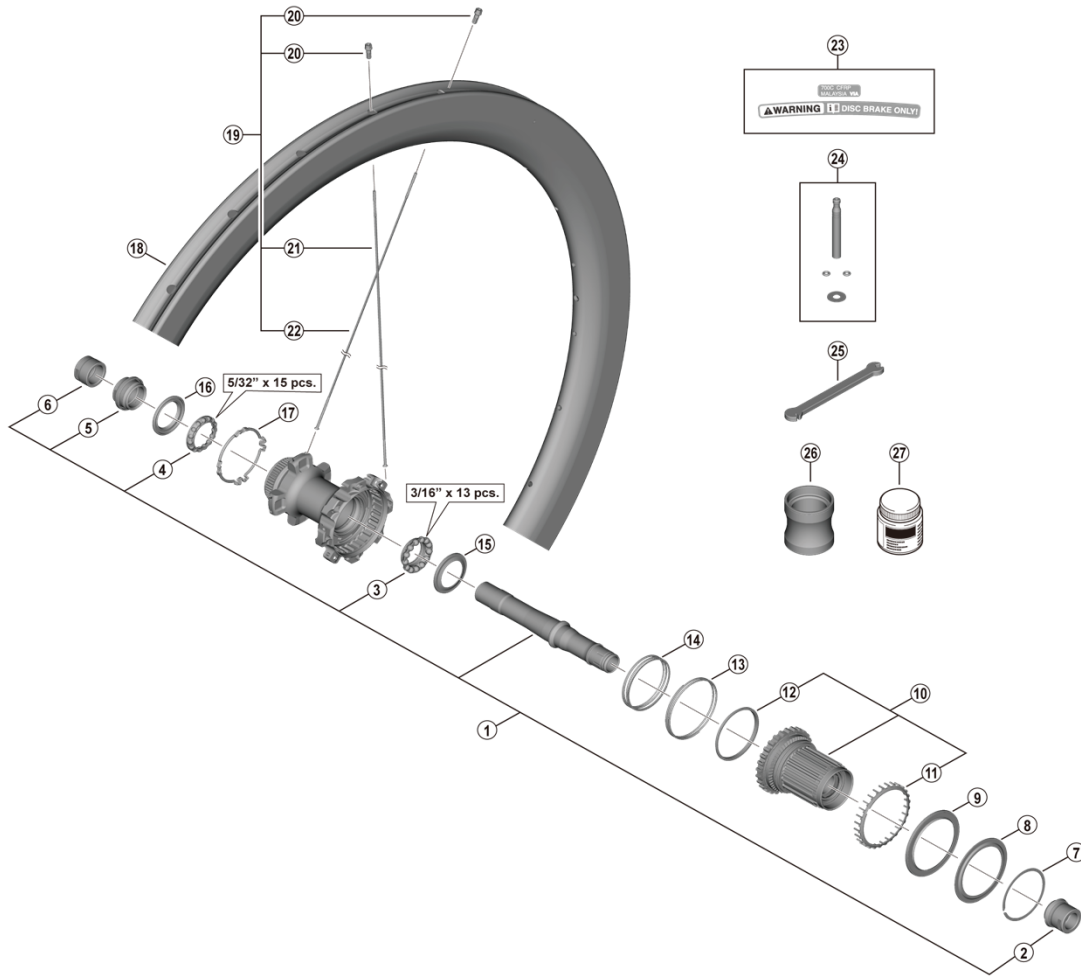

DURA-ACE Front Wheel
WH-R9270-C50-TU-F

• Over Lock Nut Dimension: 100 mm

ITEM NO.	SHIMANO CODE NO.	DESCRIPTION
1	Y0MK98010	Complete hub axle
2	Y0MK98020	Right hand lock nut unit
3	Y0MK09000	Seal ring
4	Y0AY98030	Ball retainer (5/32")
5	Y0MK98030	Hub axle unit
6	-	Rim {24H}
7	-	Spoke unit {spoke (271 mm x 12 pcs. / 269 mm x 12 pcs.) / nipple (24 pcs.)}
8	Y0MKN1000	Small nipple 14G
9	Y0MKS1100	Right hand spoke (271 mm)
10	Y0MKS1110	Left hand spoke (269 mm)
11	Y0MK98040	Rim sticker unit
12	Y0AK98020	Valve extension unit
13	Y0MK14000	TL-WHR92 Nipple wrench 3.4

Sep.-2021-4832
 © Shimano Inc. I

Specifications are subject to change without notice.

SHIMANO

DURA-ACE Rear Wheel

WH-R9270-C50-TU-R 12-speed

• Over Lock Nut Dimension: 142 mm

ITEM NO.	SHIMANO CODE NO.	DESCRIPTION
1	Y0ML98010	Complete hub axle
2	Y0ML98020	Right hand cap unit
3	Y3FL98030	Right hand ball retainer (3/16" x 13)
4	Y27X98040	Left hand ball retainer (5/32" x 15)
5	Y0ML98030	Left hand cone with dust cover
6	Y0ML10000	Left hand nut
7	Y3FM28030	Stop ring
8	Y3FM27030	Outer dust cover
9	Y3FM26030	Outer seal ring
10	Y0ML98040	Complete freewheel body
11	Y3FM14000	Spacer
12	Y3FM11000	Slider
13	Y3FM10000	Spring
14	Y0ML07000	Coil spring
15	Y3FM25000	Inner cover
16	Y0ML09000	Left hand seal ring
17	Y0AZ09000	Left hand spoke cover
18	-	Rim {24H}
19	-	Spoke unit {spoke (271 mm x 16 pcs. / 255 mm x 8 pcs.) / nipple (24 pcs.)}
20	Y0MKN1000	Small nipple 14G
21	Y0MKS1100	Right hand spoke (271 mm)
22	Y0MLS1120	Left hand spoke (255 mm)
23	Y0MK98040	Rim sticker unit
24	Y0AK98020	Valve extension unit
25	Y0MK14000	TL-WHR92 Nipple wrench 3.4
26	Y1Y100020	TL-FH17 Seal ring presser
27	Y38Z98000	Seal grease for freehub (50 g)