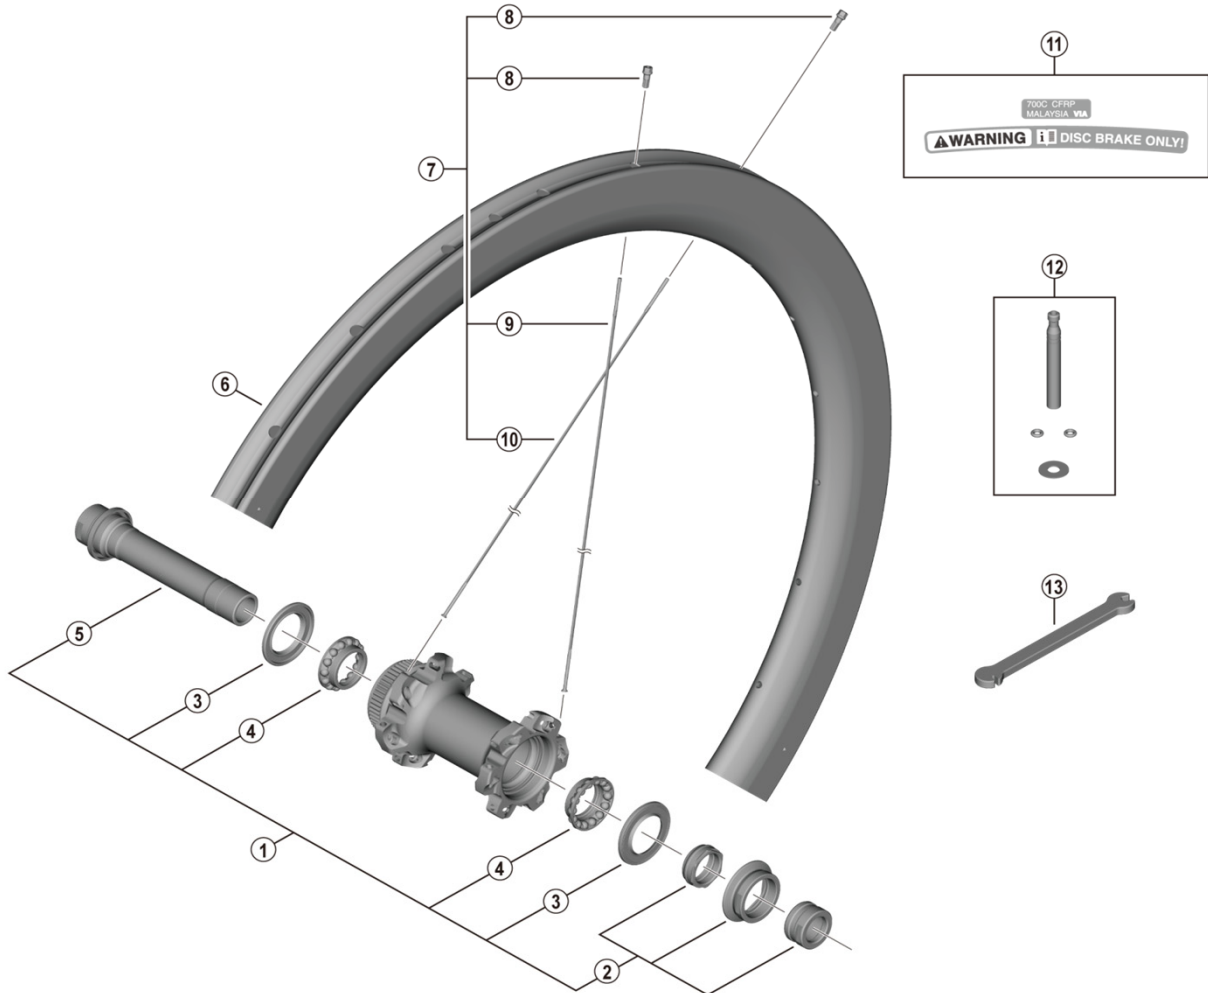

DURA-ACE Front Wheel
WH-R9270-C50-TU-F

• Over Lock Nut Dimension: 100 mm

ITEM NO.	SHIMANO CODE NO.	DESCRIPTION
1	Y0MK98010	Complete hub axle
2	Y0MK98020	Right hand lock nut unit
3	Y0MK09000	Seal ring
4	Y0AY98030	Ball retainer (5/32")
5	Y0MK98030	Hub axle unit
6	-	Rim {24H}
7	-	Spoke unit {spoke (271 mm x 12 pcs. / 269 mm x 12 pcs.) / nipple (24 pcs.)}
8	Y0MKN1000	Small nipple 14G
9	Y0MKS1100	Right hand spoke (271 mm)
10	Y0MKS1110	Left hand spoke (269 mm)
11	Y0MK98040	Rim sticker unit
12	Y0AK98020	Valve extension unit
13	Y0MK14000	TL-WHR92 Nipple wrench 3.4

Sep.-2021-4832
 © Shimano Inc. I

Specifications are subject to change without notice.

SHIMANO

DURA-ACE Rear Wheel

WH-R9270-C50-TU-R 12-speed

• Over Lock Nut Dimension: 142 mm

ITEM NO.	SHIMANO CODE NO.	DESCRIPTION
1	Y0ML98010	Complete hub axle
2	Y0ML98020	Right hand cap unit
3	Y3FL98030	Right hand ball retainer (3/16" x 13)
4	Y27X98040	Left hand ball retainer (5/32" x 15)
5	Y0ML98030	Left hand cone with dust cover
6	Y0ML10000	Left hand nut
7	Y3FM28030	Stop ring
8	Y3FM27030	Outer dust cover
9	Y3FM26030	Outer seal ring
10	Y0ML98040	Complete freewheel body
11	Y3FM14000	Spacer
12	Y3FM11000	Slider
13	Y3FM10000	Spring
14	Y0ML07000	Coil spring
15	Y3FM25000	Inner cover
16	Y0ML09000	Left hand seal ring
17	Y0AZ09000	Left hand spoke cover
18	-	Rim {24H}
19	-	Spoke unit {spoke (271 mm x 16 pcs. / 255 mm x 8 pcs.) / nipple (24 pcs.)}
20	Y0MKN1000	Small nipple 14G
21	Y0MKS1100	Right hand spoke (271 mm)
22	Y0MLS1120	Left hand spoke (255 mm)
23	Y0MK98040	Rim sticker unit
24	Y0AK98020	Valve extension unit
25	Y0MK14000	TL-WHR92 Nipple wrench 3.4
26	Y1Y100020	TL-FH17 Seal ring presser
27	Y38Z98000	Seal grease for freehub (50 g)